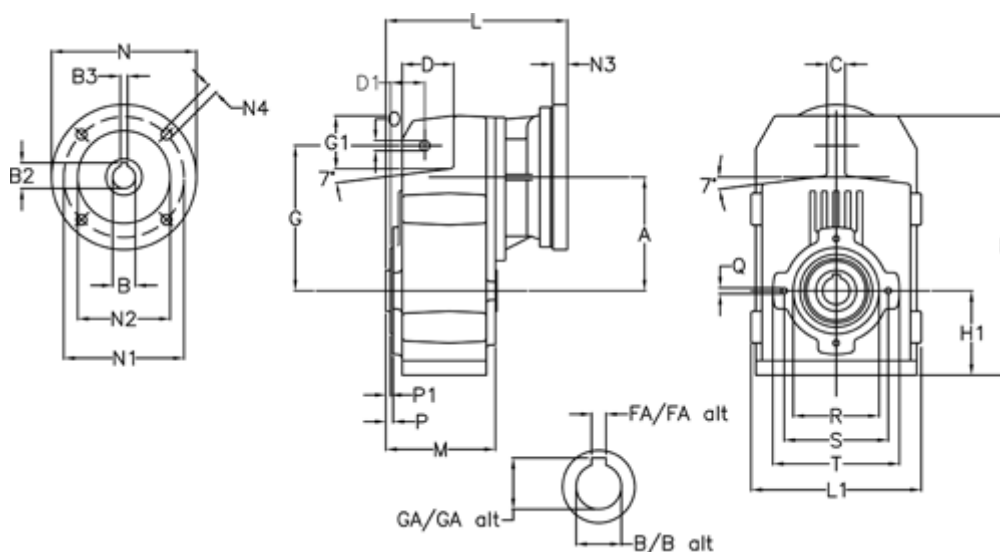

Article number: 29560419894230  
 Description: Shaft mounted gear  
 A413H40-198,9-P80B5

## Measures

A = 175.75	FA = 12	M = 144.0	Q = M12x19
B = 40	G = 218	N = 200	R = 130
B1 = 19	G1 = 97.5	N1 = 165	S = 165
B2 = 21.8	GA = 43.0	N2 = 130	T = 200
B3 = 6	H = 389.0	N4 = M10x20	
C = 16	H1 = 116.0	O = 14	
D = 79.0	L = 265.5	P = 7.5	
D1 = 56.5	L1 = 242	P1 = 3.5	